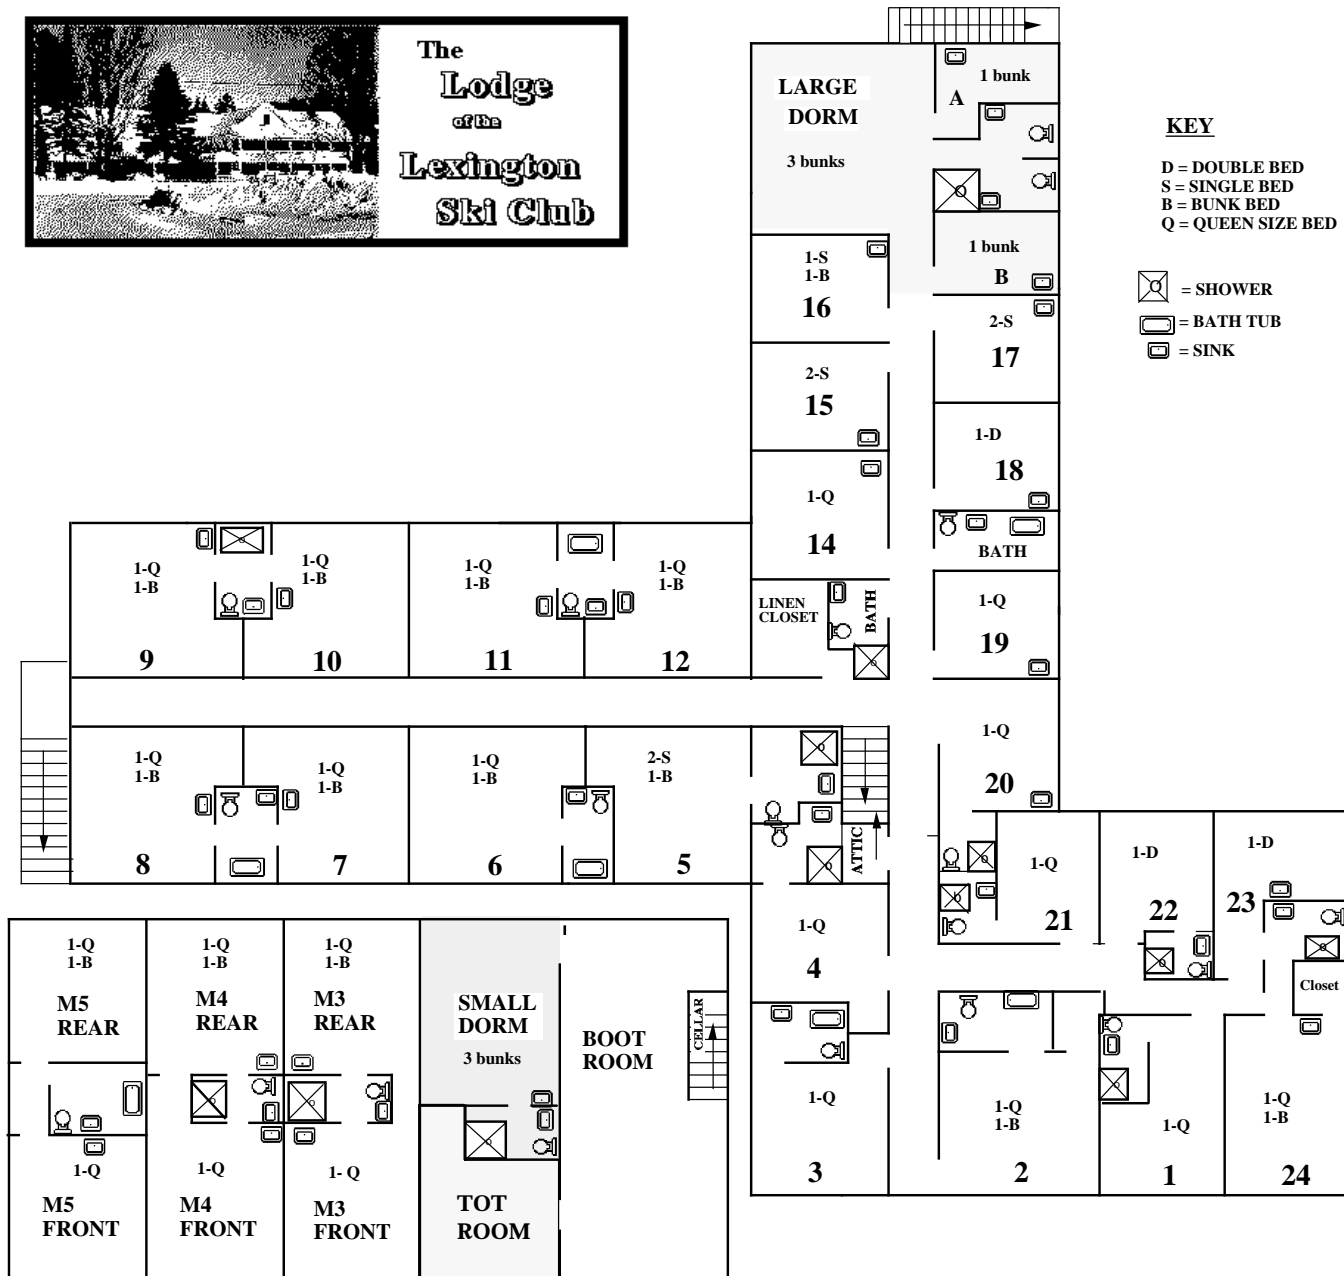

The
Lodge
of the
Lexington
Ski Club

1ST
FLOOR

KEY

- D = DOUBLE BED
- S = SINGLE BED
- B = BUNK BED
- Q = QUEEN SIZE BED

- = SHOWER
- = BATH TUB
- = SINK